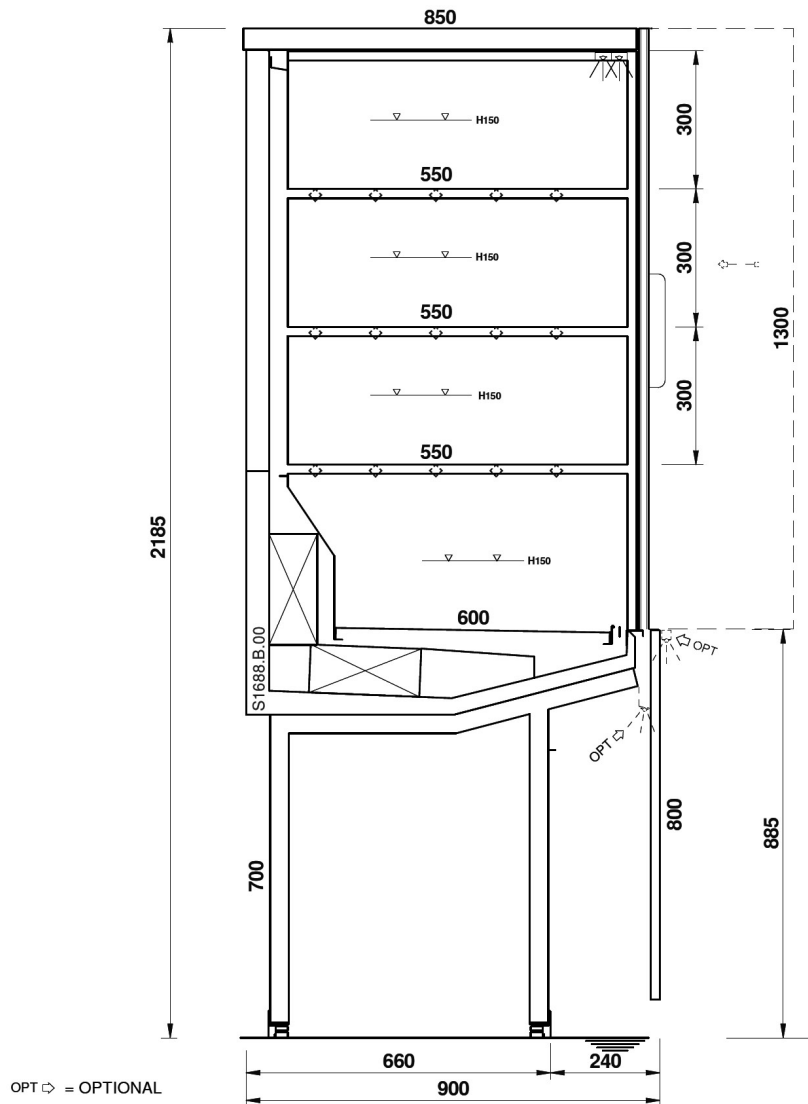

Ventilated

Remote condensing unit

LED lighting

High efficiency fans

TORRE RETROBANCO DEDICATED TO MEAT

Stili

PURO STILE ITALIANO

Cross Section