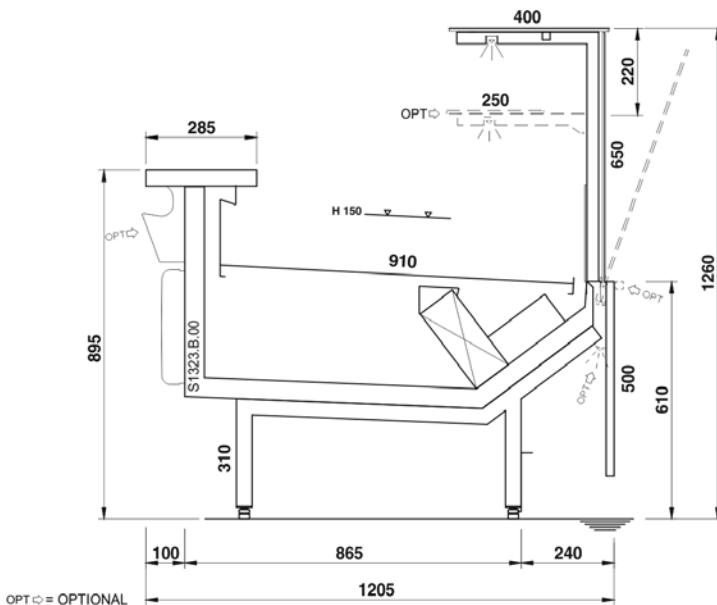

COMFORT MAXI

Elementi

euROCRYOR
eptarefrigeration

PURO STILE ITALIANO

Product categories

Technical features

Accessories

- REFRIGERATED STORAGE CL
- REFRIGERATED STORAGE FL
- PASTRY DRAWER
- FRONT BASKET / BOTTLE DISPLAY RACK
- PLEXIGLASS CLOSURE ON RAIL
- LOW MOBILE DIVIDER
- ANTI-MIST FRONT BAFFLE
- HOOKSREAR SUPPORT*
- SHELF
- STEPPED DESK
- SLIDING MACHINE/SCALE HOLDER
- ROTATING PLATE
- BASKET RAIL WITH THREE TUBES
- PAPER HOLDER
- 360mm BACK-SHELF PAPER HOLDER
- DOUBLE PAPER HOLDER
- KNIVES HOLDER
- PAPER ROLL HOLDER
- SCALE HOLDER ON BRACKET
- PRICE TICKET STRIP
- ELECTRICAL SOCKETS
- POLYETHYLENE CUTTING BOARD
- NIGHT BLINDS
- FLOOR TUBULAR BUMPER RAIL
- BUMPER RAIL
- TUBULAR BUMPER RAIL ON CANOPY
- G-N PANS*
- FISH TANKS
- ICE-CREAM SCOOP CLEANER
- ICE-CREAM TRAYS

COMFORT MAXI

Elementi

PURO STILE ITALIANO

COMFORT MAXI												
Length - Lunghezza - Longueur Länge - Longitud mm		937	1250	1560	1875	2500	3125	3750	COR. 90° OPEN	COR. 90° CLOSED	COR. 45° OPEN	COR. 45° CLOSED
RDB		•	•	•	•	•	•	•	•	•	•	•
WO		•	•	•	•	•	•	•	•	•	•	•
LS		•	•	•	•	•	•	•	•	•	•	•
Display area Superficie di esposizione Warenpräsentationsfläche Surface d'exposition Superficie expositiva m2	RDB	0,91	1,21	1,51	1,81	2,42	3,02	3,63	1,57	1,86	0,80	0,93
	LS	0,93	1,25	1,55	1,87	2,49	3,12	3,74	1,65	1,93	0,82	0,96
Loading area Superficie di appoggio Nutzfläche Surface de chargement Superficie de apoyo m2	RDB	1,12	1,5	1,87	2,25	3,01	3,76	4,51	2,45	3,1	1,22	1,55
	LS											
End thickness Spessore spalla Stärke der Seitenwand Épaisseur de cheue joue Espesor lateral mm		40.00										

Cross Sections

Cold - RDB

Cold - WO

Fully customized solutions: design flexibility of shapes & sizes.
Our team is at complete disposal for evaluating any different solutions
in order to fulfill all your needs. Please write at sales@eurocryor.it