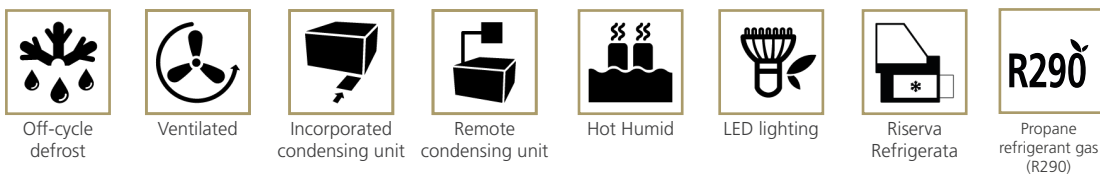

COMFORT MAXI

Elementi

euROCRYOR
eptarefrigeration

PURO STILE ITALIANO

Product categories

Technical features

Accessories

- REFRIGERATED STORAGE CL
- REFRIGERATED STORAGE FL
- PASTRY DRAWER
- FRONT BASKET / BOTTLE DISPLAY RACK
- PLEXIGLASS CLOSURE ON RAIL
- LOW MOBILE DIVIDER
- ANTI-MIST FRONT BAFFLE
- HOOKSREAR SUPPORT*
- SHELF
- STEPPED DESK
- SLIDING MACHINE/SCALE HOLDER
- ROTATING PLATE
- BASKET RAIL WITH THREE TUBES
- PAPER HOLDER
- 360mm BACK-SHELF PAPER HOLDER
- DOUBLE PAPER HOLDER
- KNIVES HOLDER
- PAPER ROLL HOLDER
- SCALE HOLDER ON BRACKET
- PRICE TICKET STRIP
- ELECTRICAL SOCKETS
- POLYETHYLENE CUTTING BOARD
- NIGHT BLINDS
- FLOOR TUBULAR BUMPER RAIL
- BUMPER RAIL
- TUBULAR BUMPER RAIL ON CANOPY
- G-N PANS*
- FISH TANKS
- ICE-CREAM SCOOP CLEANER
- ICE-CREAM TRAYS