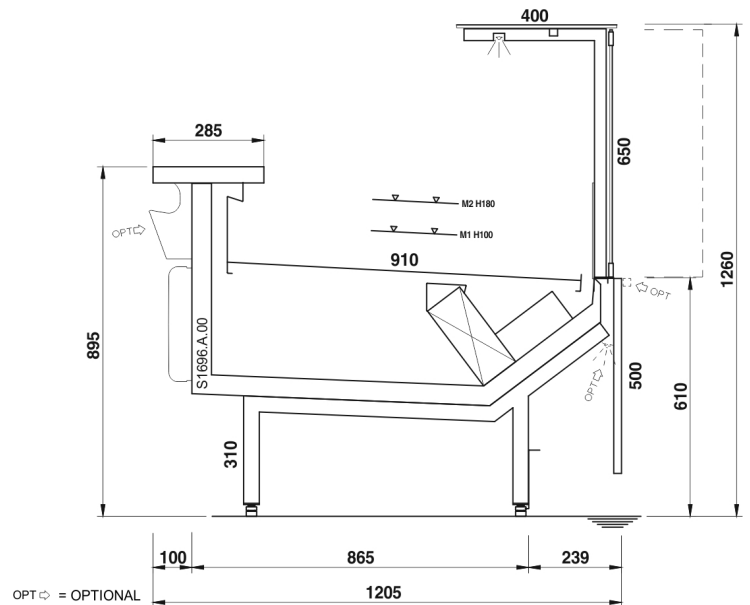

COMFORT MAXI

Elementi

euROCRYOR
eptarefrigeration

PURO STILE ITALIANO

Product categories

Technical features

Accessories

- REFRIGERATED STORAGE CL
- REFRIGERATED STORAGE FL
- PASTRY DRAWER
- FRONT BASKET / BOTTLE DISPLAY RACK
- PLEXIGLASS CLOSURE ON RAIL
- LOW MOBILE DIVIDER
- ANTI-MIST FRONT BAFFLE
- HOOKSREAR SUPPORT*
- SHELF
- STEPPED DESK
- SLIDING MACHINE/SCALE HOLDER
- ROTATING PLATE
- BASKET RAIL WITH THREE TUBES
- PAPER HOLDER
- 360mm BACK-SHELF PAPER HOLDER
- DOUBLE PAPER HOLDER
- KNIVES HOLDER
- PAPER ROLL HOLDER
- SCALE HOLDER ON BRACKET
- PRICE TICKET STRIP
- ELECTRICAL SOCKETS
- POLYETHYLENE CUTTING BOARD
- NIGHT BLINDS
- FLOOR TUBULAR BUMPER RAIL
- BUMPER RAIL
- TUBULAR BUMPER RAIL ON CANOPY
- G-N PANS*
- FISH TANKS
- ICE-CREAM SCOOP CLEANER
- ICE-CREAM TRAYS

COMFORT MAXI

Elementi

PURO STILE ITALIANO

COMFORT MAXI												
Length - Lunghezza - Longueur Länge - Longitud mm		937	1250	1560	1875	2500	3125	3750	COR. 90° OPEN	COR. 90° CLOSED	COR. 45° OPEN	COR. 45° CLOSED
RDB		•	•	•	•	•	•	•	•	•	•	•
WO		•	•	•	•	•	•	•	•	•	•	•
LS		•	•	•	•	•	•	•	•	•	•	•
Display area Superficie di esposizione Warenpräsentationsfläche Surface d'exposition Superficie expositiva m2	RDB	0,91	1,21	1,51	1,81	2,42	3,02	3,63	1,57	1,86	0,80	0,93
	LS	0,93	1,25	1,55	1,87	2,49	3,12	3,74	1,65	1,93	0,82	0,96
Loading area Superficie di appoggio Nutzfläche Surface de chargement Superficie de apoyo m2	RDB	1,12	1,5	1,87	2,25	3,01	3,76	4,51	2,45	3,1	1,22	1,55
	LS											
End thickness Spessore spalla Stärke der Seitenwand Épaisseur de cheue joue Espesor lateral mm		40.00										

Cross Sections

Cold - RDB

Cold - WO

Fully customized solutions: design flexibility of shapes & sizes.
Our team is at complete disposal for evaluating any different solutions
in order to fulfill all your needs. Please write at sales@eurocryor.it