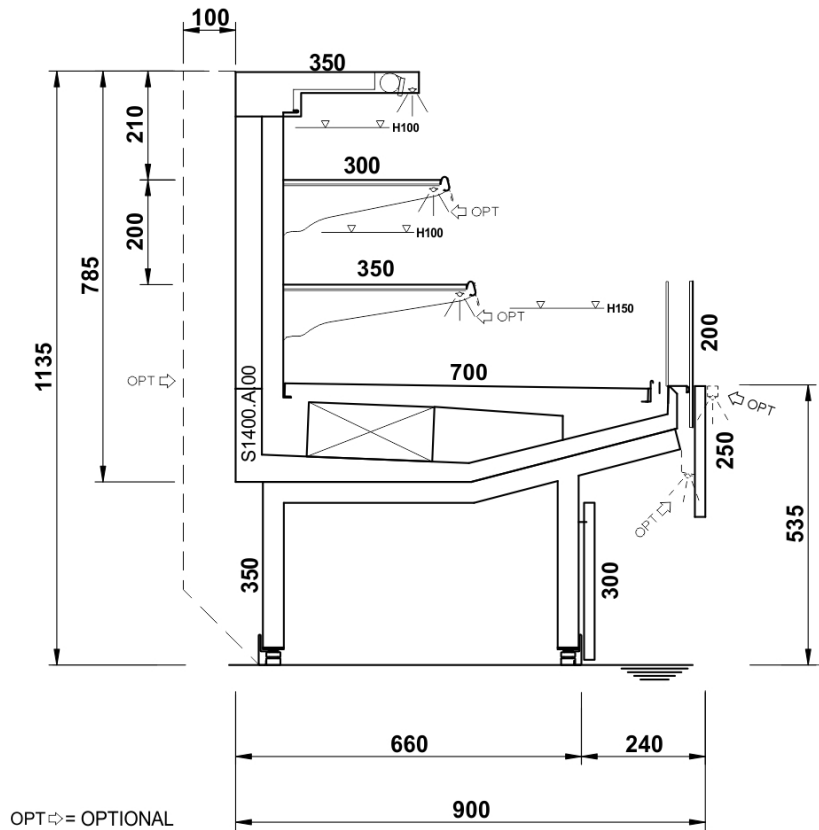

Cross Sections

Fully customized solutions: design flexibility of shapes & sizes.
Our team is at complete disposal for evaluating any different solutions
in order to fulfill all your needs. Please write at sales@eurocryor.it