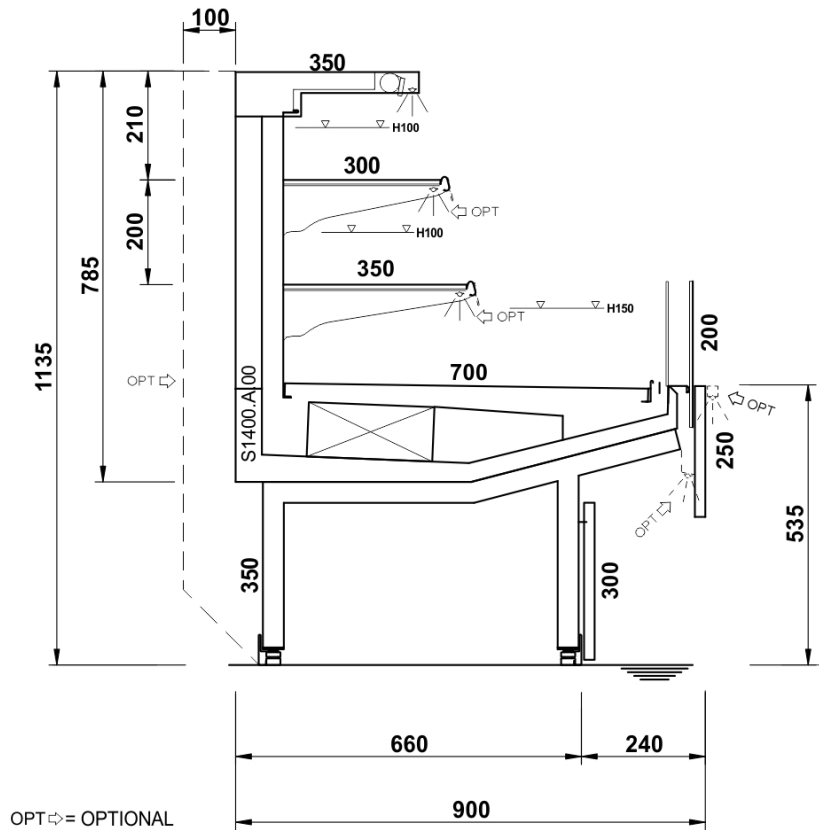

Ventilated

Incorporated
condensing unit

LED lighting

High efficiency
fans

Propane
refrigerant gas
(R290)

Accessories

- REFRIGERATED STORAGE CL
- REFRIGERATED STORAGE FL
- PASTRY DRAWER
- FRONT BASKET / BOTTLE DISPLAY RACK
- PLEXIGLASS CLOSURE ON RAIL
- LOW MOBILE DIVIDER
- ANTI-MIST FRONT BAFFLE
- HOOKSREAR SUPPORT*
- SHELF
- STEPPED DESK
- SLIDING MACHINE/SCALE HOLDER
- ROTATING PLATE
- BASKET RAIL WITH THREE TUBES
- PAPER HOLDER
- 360mm BACK-SHELF PAPER HOLDER
- DOUBLE PAPER HOLDER
- KNIVES HOLDER
- PAPER ROLL HOLDER
- SCALE HOLDER ON BRACKET
- PRICE TICKET STRIP
- ELECTRICAL SOCKETS
- POLYETHYLENE CUTTING BOARD
- NIGHT BLINDS
- FLOOR TUBULAR BUMPER RAIL
- BUMPER RAIL
- TUBULAR BUMPER RAIL ON CANOPY
- G-N PANS*
- FISH TANKS
- ICE-CREAM SCOOP CLEANER
- ICE-CREAM TRAYS

*supplied separately

Cross Sections

Fully customized solutions: design flexibility of shapes & sizes. Our team is at complete disposal for evaluating any different solutions in order to fulfill all your needs. Please write at sales@eurocryor.it