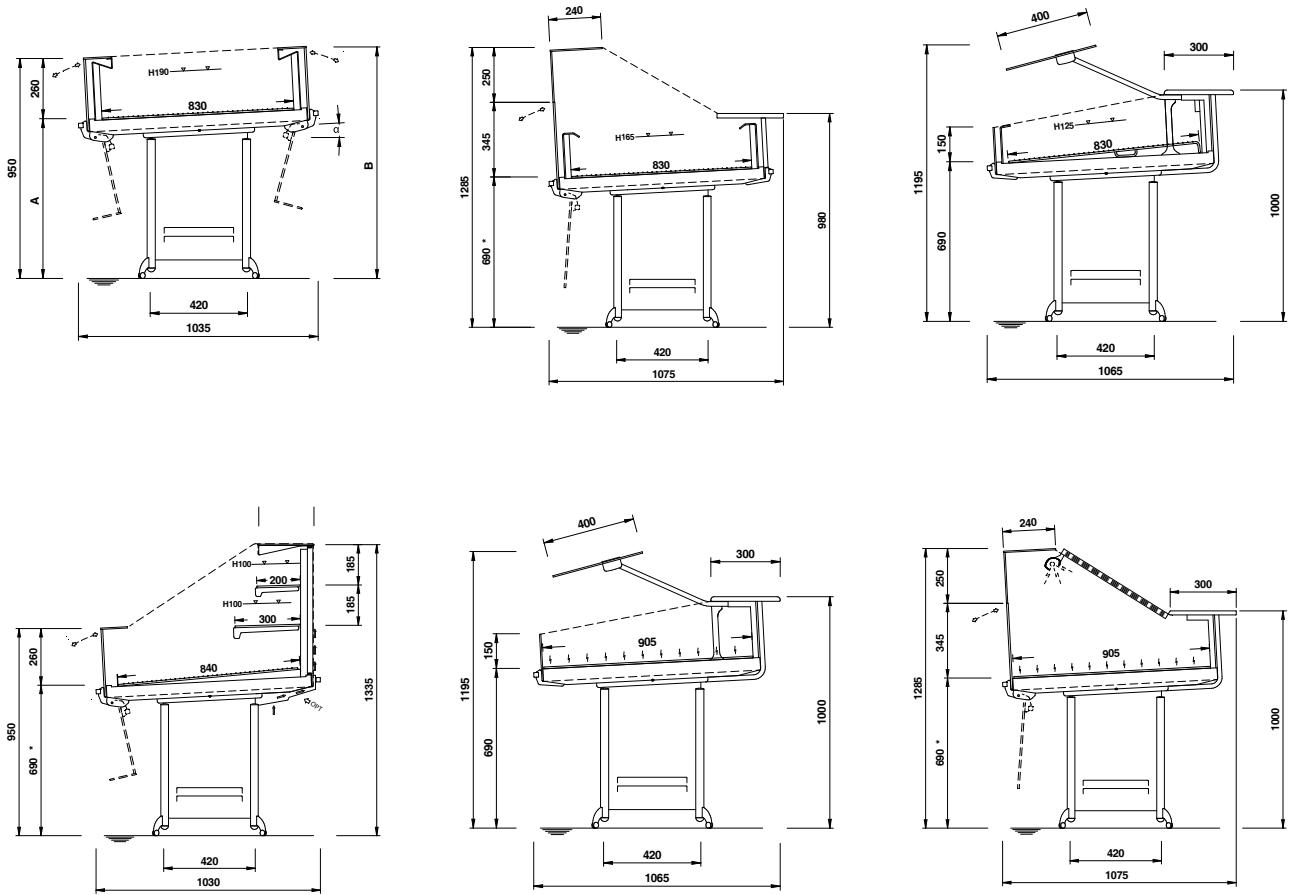

FLAT

Elementi

euROCRYOR
eptarefrigeration

PURO STILE ITALIANO

Product categories

Technical features

Accessories

- REFRIGERATED STORAGE CL
- REFRIGERATED STORAGE FL
- PASTRY DRAWER
- FRONT BASKET / BOTTLE DISPLAY RACK
- PLEXIGLASS CLOSURE ON RAIL
- LOW MOBILE DIVIDER
- ANTI-MIST FRONT BAFFLE
- HOOKSREAR SUPPORT*
- SHELF
- STEPPED DESK
- SLIDING MACHINE/SCALE HOLDER
- ROTATING PLATE
- BASKET RAIL WITH THREE TUBES
- PAPER HOLDER
- 360mm BACK-SHELF PAPER HOLDER
- DOUBLE PAPER HOLDER
- KNIVES HOLDER
- PAPER ROLL HOLDER
- SCALE HOLDER ON BRACKET
- PRICE TICKET STRIP
- ELECTRICAL SOCKETS
- POLYETHYLENE CUTTING BOARD
- NIGHT BLINDS
- FLOOR TUBULAR BUMPER RAIL
- BUMPER RAIL
- TUBULAR BUMPER RAIL ON CANOPY
- G-N PANS*
- FISH TANKS
- ICE-CREAM SCOOP CLEANER
- ICE-CREAM TRAYS

*supplied separately

FLAT

Elementi

Cross Sections

Fully customized solutions: design flexibility of shapes & sizes.
Our team is at complete disposal for evaluating any different solutions
in order to fulfill all your needs. Please write at sales@eurocryor.it