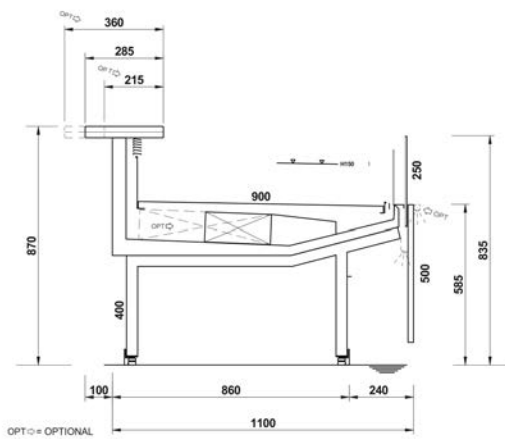

Cross Sections

Fully customized solutions: design flexibility of shapes & sizes.
Our team is at complete disposal for evaluating any different solutions
in order to fulfill all your needs. Please write at sales@eurocryor.it