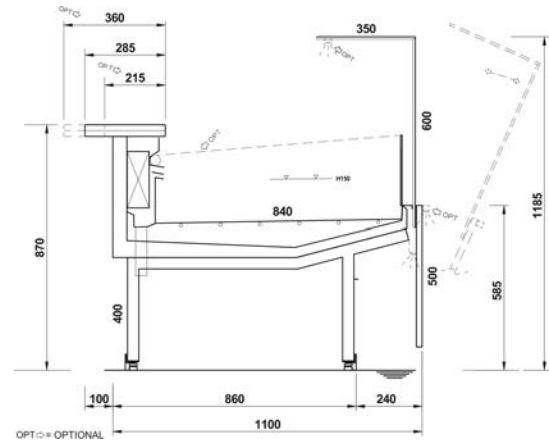

Cross Sections

Fully customized solutions: design flexibility of shapes & sizes.
Our team is at complete disposal for evaluating any different solutions
in order to fulfill all your needs. Please write at sales@eurocryor.it