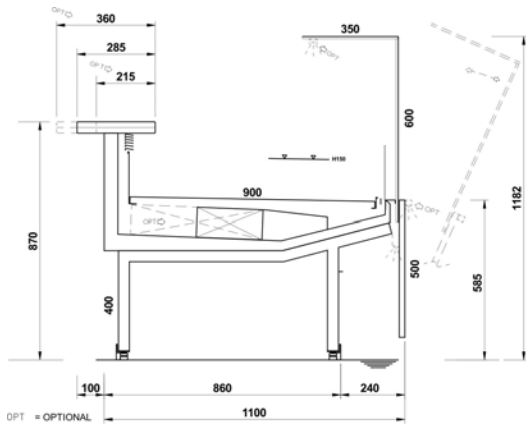

Cross Sections

Fully customized solutions: design flexibility of shapes & sizes.
Our team is at complete disposal for evaluating any different solutions
in order to fulfill all your needs. Please write at sales@eurocryor.it