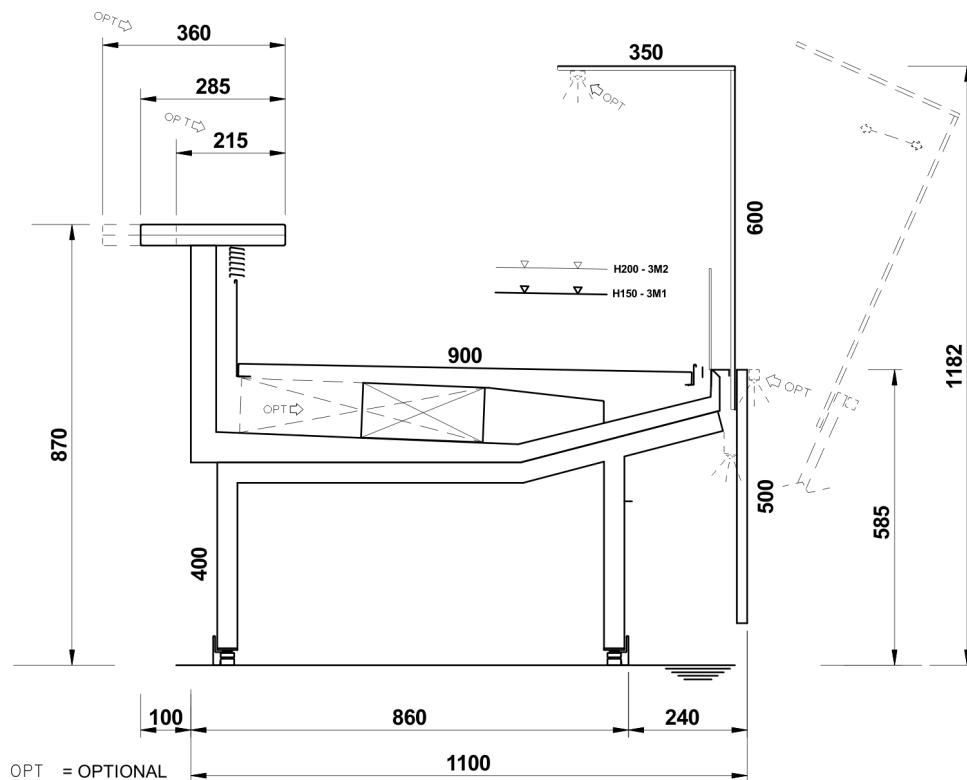

Cross Sections

Fully customized solutions: design flexibility of shapes & sizes. Our team is at complete disposal for evaluating any different solutions in order to fulfill all your needs. Please write at sales@eurocryor.it