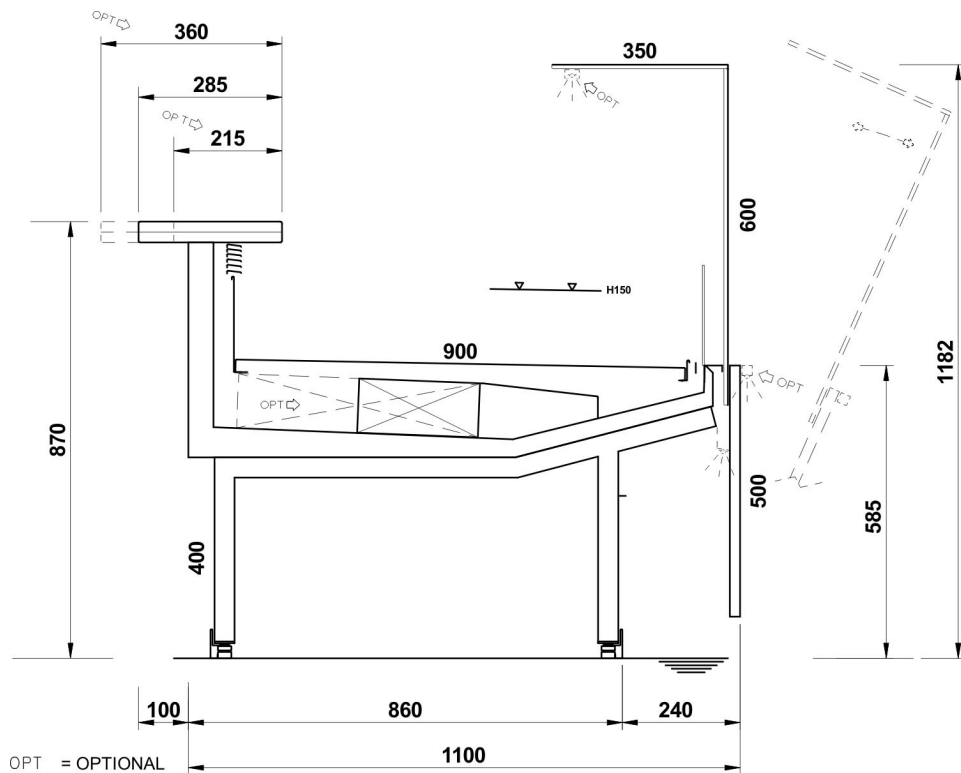

Cross Sections

Fully customized solutions: design flexibility of shapes & sizes.
Our team is at complete disposal for evaluating any different solutions
in order to fulfill all your needs. Please write at sales@eurocryor.it