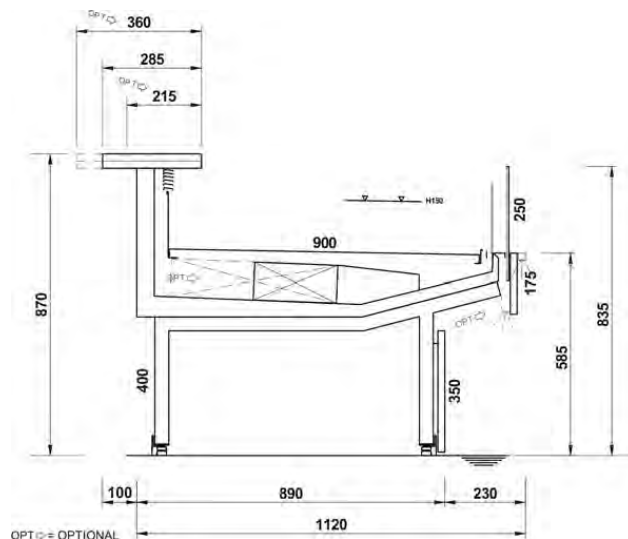

Cross Sections

LS

DYNAMIC

Fully customized solutions: design flexibility of shapes & sizes. Our team is at complete disposal for evaluating any different solutions in order to fulfill all your needs. Please write at sales@eurocryor.it