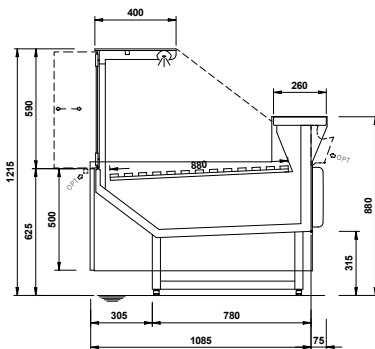

SUMMER B

Elementi

PURO STILE ITALIANO

Cross Sections

Fully customized solutions: design flexibility of shapes & sizes.
Our team is at complete disposal for evaluating any different solutions
in order to fulfill all your needs. Please write at sales@eurocryor.it