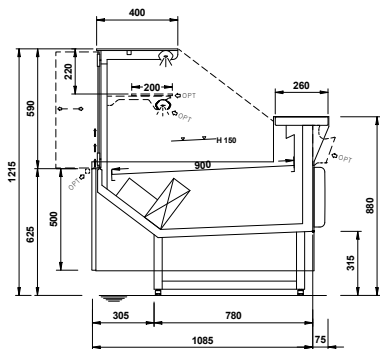

*supplied separately

SUMMER B

Elementi

PURO STILE ITALIANO

Cross Sections

Fully customized solutions: design flexibility of shapes & sizes.
Our team is at complete disposal for evaluating any different solutions
in order to fulfill all your needs. Please write at sales@eurocryor.it