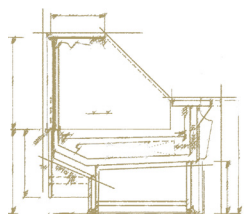

SUMMER B

Elementi

PURO STILE ITALIANO

Cross Sections

Fully customized solutions: design flexibility of shapes & sizes.
Our team is at complete disposal for evaluating any different solutions
in order to fulfill all your needs. Please write at sales@eurocryor.it