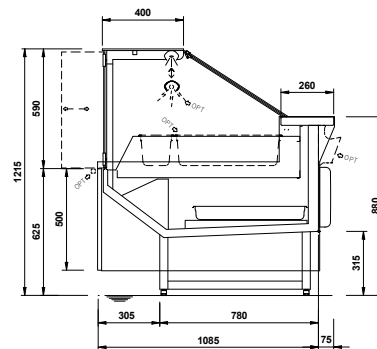

SUMMER B

Elementi

PURO STILE ITALIANO

Cross Sections

Fully customized solutions: design flexibility of shapes & sizes.
Our team is at complete disposal for evaluating any different solutions
in order to fulfill all your needs. Please write at sales@eurocryor.it