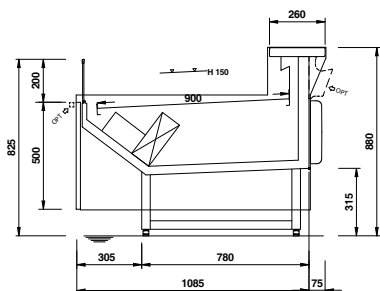

*supplied separately

SUMMER B

Elementi

PURO STILE ITALIANO

Cross Sections

Fully customized solutions: design flexibility of shapes & sizes.
Our team is at complete disposal for evaluating any different solutions
in order to fulfill all your needs. Please write at sales@eurocryor.it