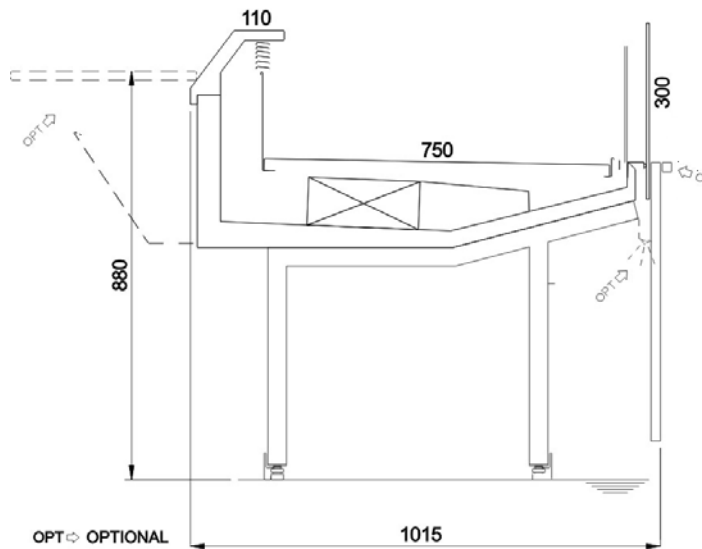

Cross Sections

Fully customized solutions: design flexibility of shapes & sizes. Our team is at complete disposal for evaluating any different solutions in order to fulfill all your needs. Please write at sales@eurocryor.it