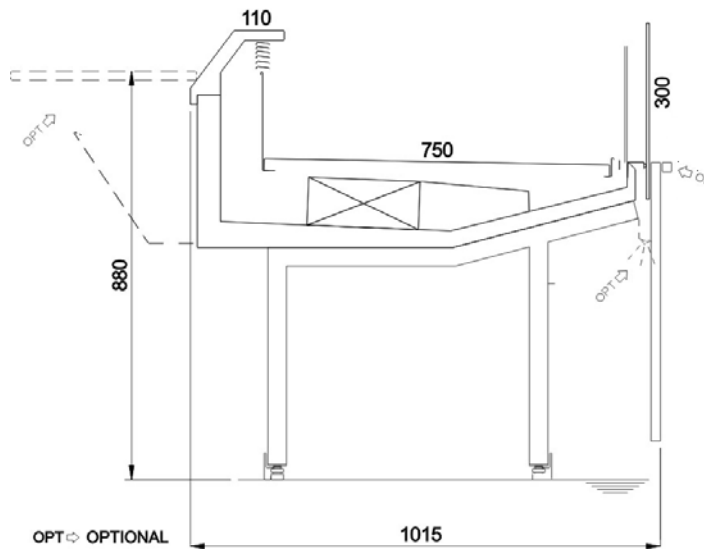

Cross Sections

Fully customized solutions: design flexibility of shapes & sizes. Our team is at complete disposal for evaluating any different solutions in order to fulfill all your needs. Please write at sales@eurocryor.it