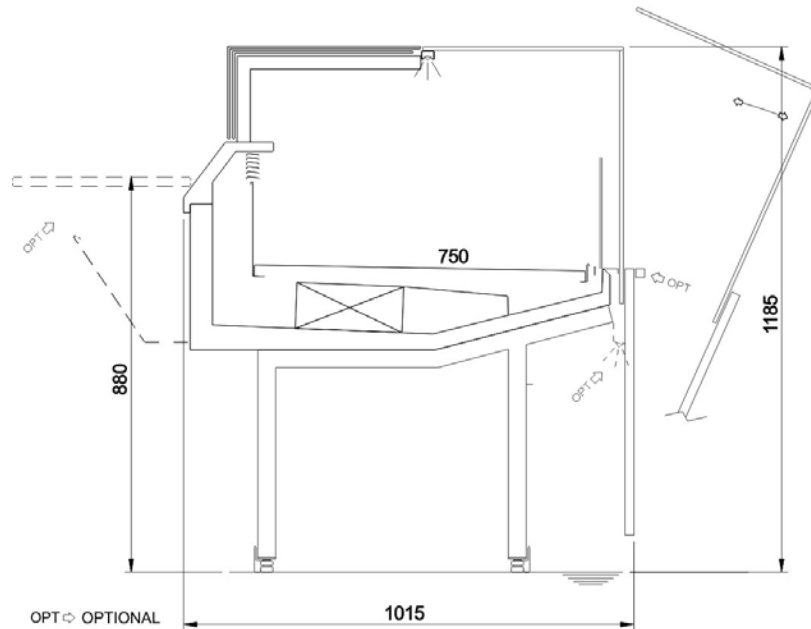

Cross Sections

Fully customized solutions: design flexibility of shapes & sizes. Our team is at complete disposal for evaluating any different solutions in order to fulfill all your needs. Please write at sales@eurocryor.it