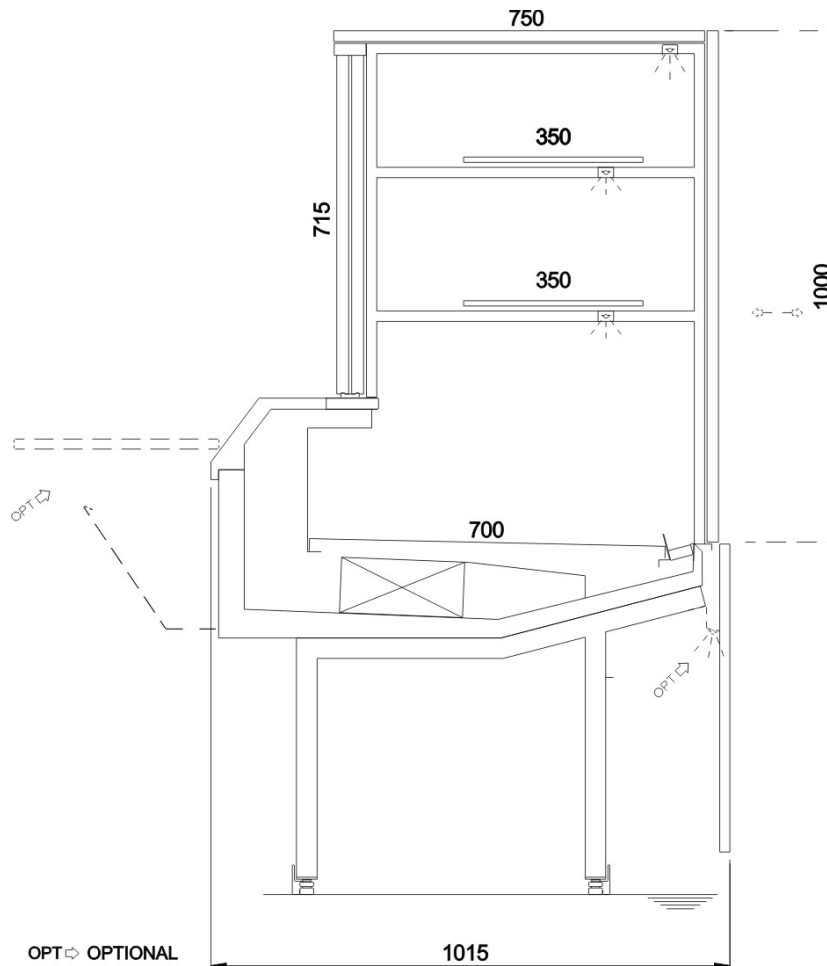

Cross Sections

Fully customized solutions: design flexibility of shapes & sizes.
Our team is at complete disposal for evaluating any different solutions
in order to fulfill all your needs. Please write at sales@eurocryor.it