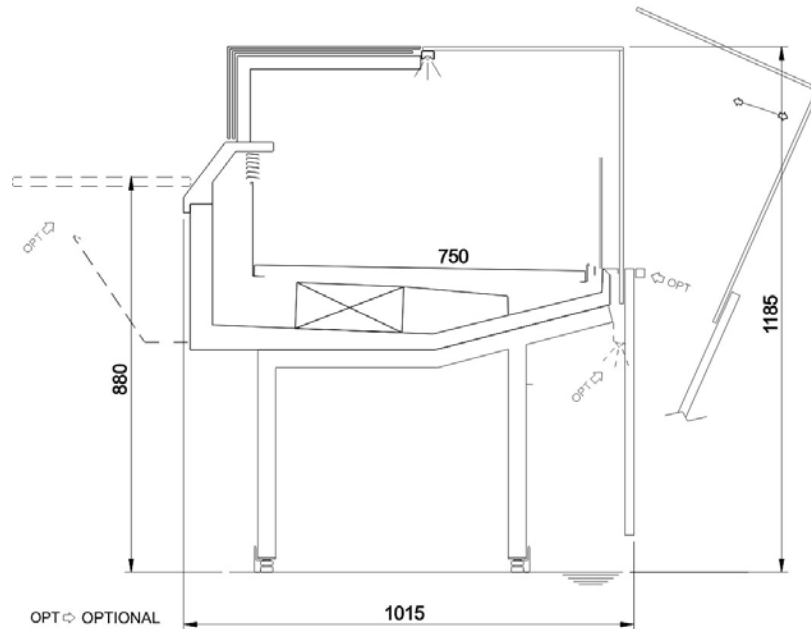

Cross Sections

Fully customized solutions: design flexibility of shapes & sizes.
Our team is at complete disposal for evaluating any different solutions
in order to fulfill all your needs. Please write at sales@eurocryor.it