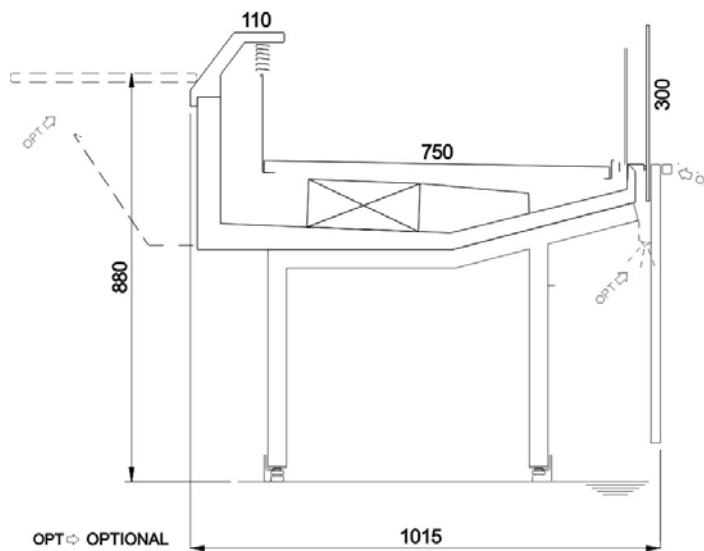

Cross Sections

Fully customized solutions: design flexibility of shapes & sizes.
Our team is at complete disposal for evaluating any different solutions
in order to fulfill all your needs. Please write at sales@eurocryor.it