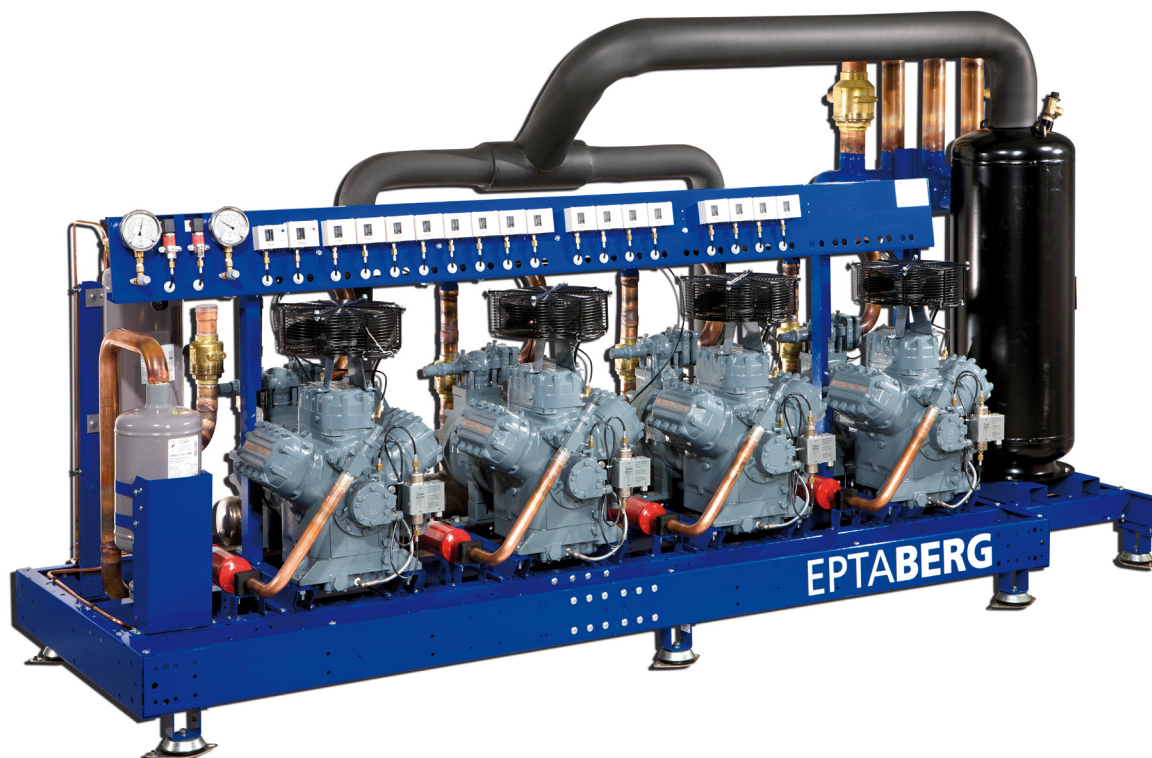

High capacity EPTABERG

BUREAU
VERITAS
PED Certification

Technical Categories

R404A

EPTABERG

Compressor Brand	Suggested use	Compressor number	Cooling capacity min. Cooling Capacity max.	DIM
Bitzer	MT	3-4-5-6	35-498	(2250-2950-3600-4250x(900-1020) x1400
	LT	3-4-5-6	15-126	(2250-2950-3600-4250x(900-1020) x1400
Copeland	MT	3-4-5-6	66-441	(2250-2950-3600-4260)x1020x1400
	LT	3-4-5-6	28-116	(2250-2950-3600) x1020x1400