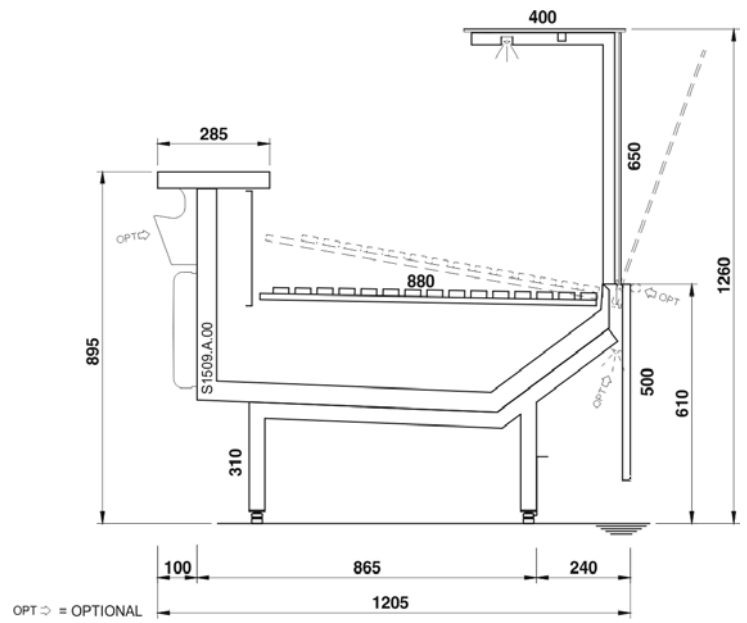

COMFORT MAXI

Elementi

eurocryor
eptarefrigeration

PURO STILE ITALIANO

Cross Sections

Cold

Bread

Fully customized solutions: design flexibility of shapes & sizes.
Our team is at complete disposal for evaluating any different solutions
in order to fulfill all your needs. Please write at sales@eurocryor.it