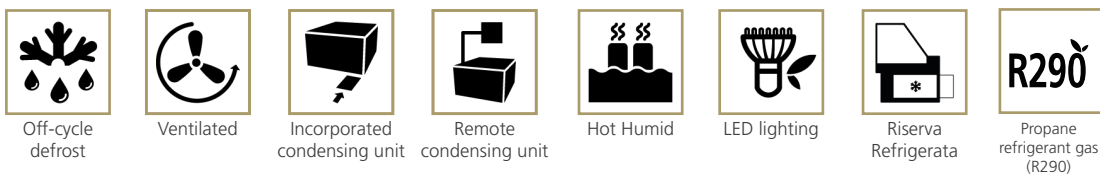

COMFORT MAXI

Elementi

eurocryor
eptarefrigeration

PURO STILE ITALIANO

Product categories

Technical features

Accessories

- REFRIGERATED STORAGE CL
- REFRIGERATED STORAGE FL
- PASTRY DRAWER
- FRONT BASKET / BOTTLE DISPLAY RACK
- PLEXIGLASS CLOSURE ON RAIL
- LOW MOBILE DIVIDER
- ANTI-MIST FRONT BAFFLE
- HOOKSREAR SUPPORT*
- SHELF
- STEPPED DESK
- SLIDING MACHINE/SCALE HOLDER
- ROTATING PLATE
- BASKET RAIL WITH THREE TUBES
- PAPER HOLDER
- 360mm BACK-SHELF PAPER HOLDER
- DOUBLE PAPER HOLDER
- KNIVES HOLDER
- PAPER ROLL HOLDER
- SCALE HOLDER ON BRACKET
- PRICE TICKET STRIP
- ELECTRICAL SOCKETS
- POLYETHYLENE CUTTING BOARD
- NIGHT BLINDS
- FLOOR TUBULAR BUMPER RAIL
- BUMPER RAIL
- TUBULAR BUMPER RAIL ON CANOPY
- G-N PANS*
- FISH TANKS
- ICE-CREAM SCOOP CLEANER
- ICE-CREAM TRAYS