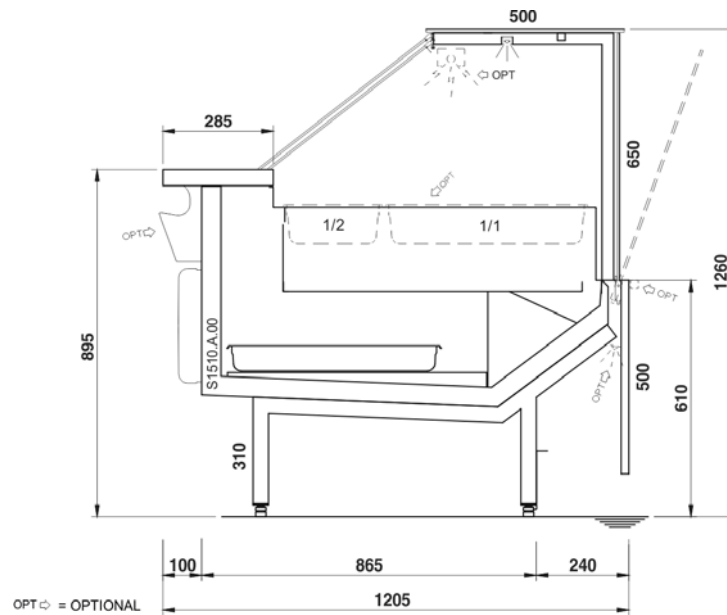

Hot Humid

Fully customized solutions: design flexibility of shapes & sizes.
Our team is at complete disposal for evaluating any different solutions
in order to fulfill all your needs. Please write at sales@eurocryor.it