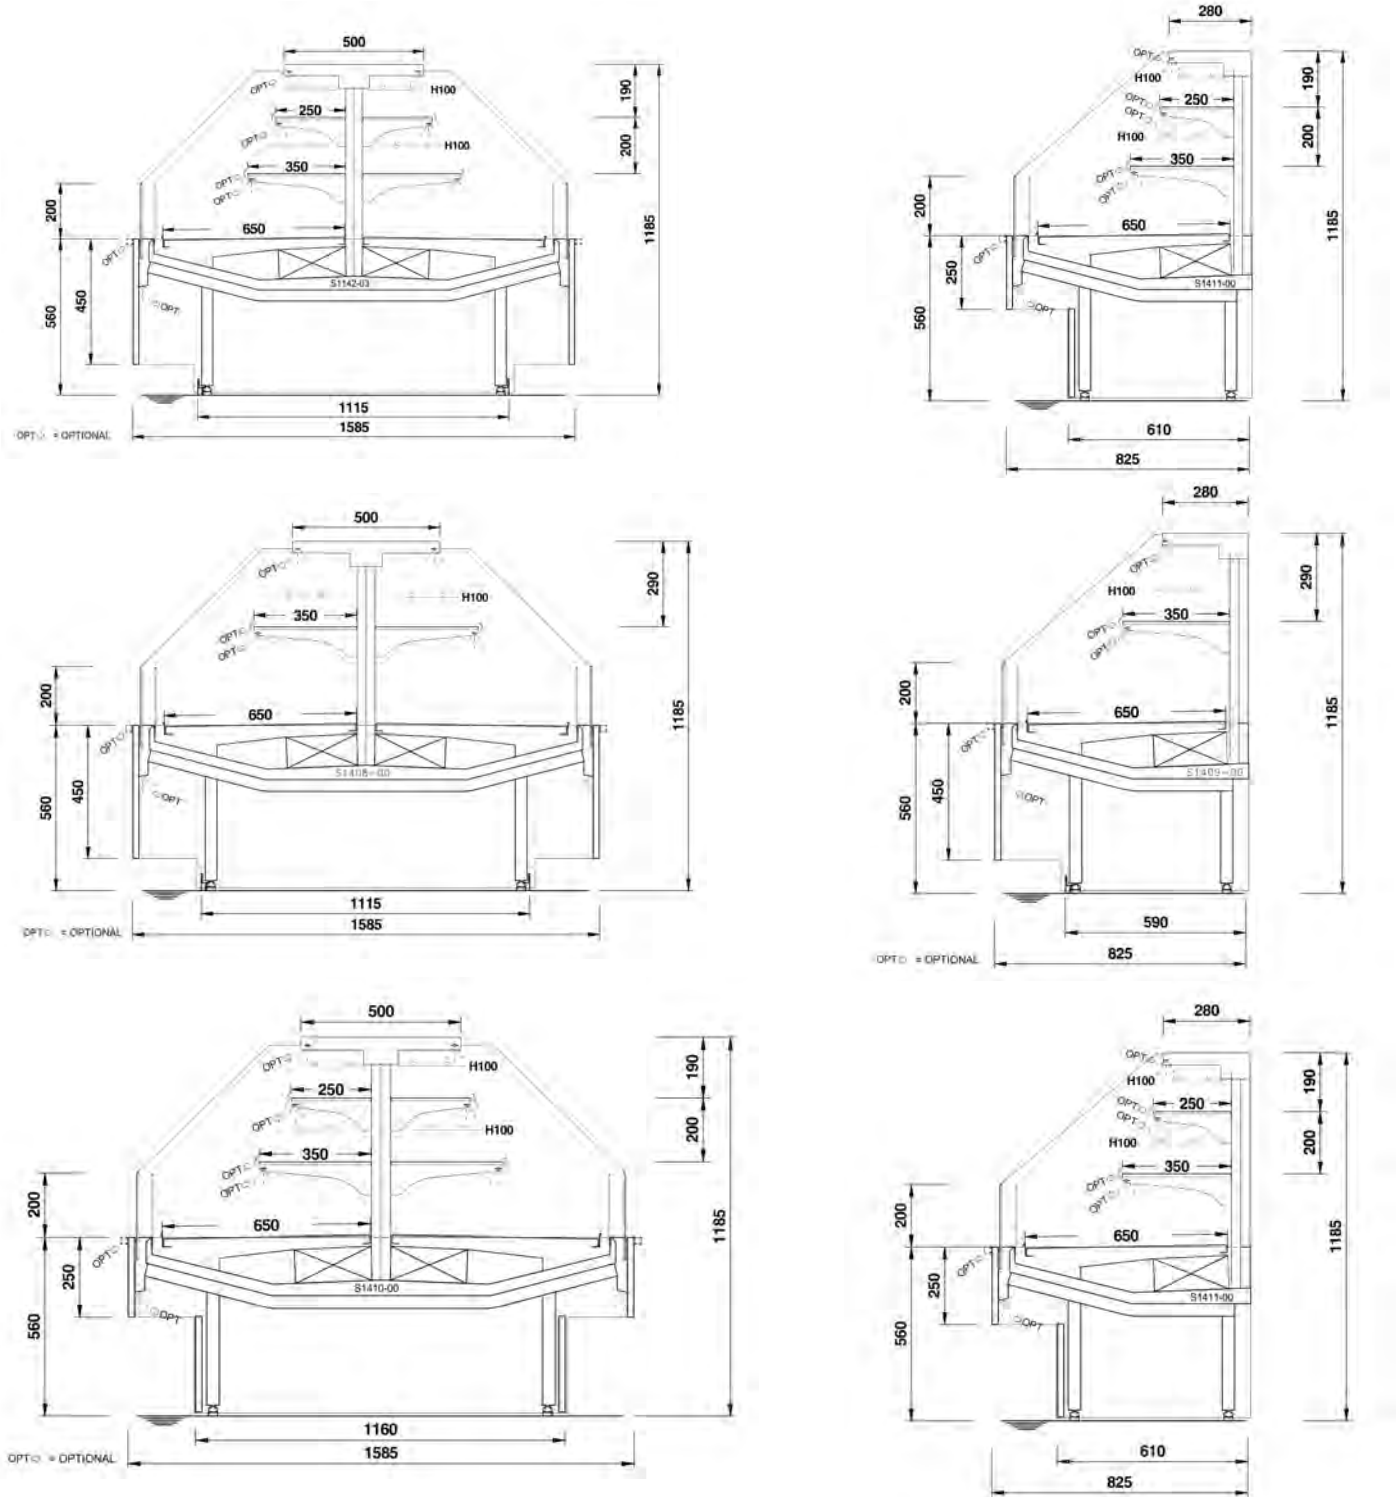

TWIN MIDI SV

Ambienti

eurocryor
eptarefrigeration

PURO STILE ITALIANO

TWIN MIDI SV						
Length - Lunghezza - Longueur Länge - Longitud mm		1250	1875	2500	3750	EOL
1 SHELF		•	•	•	•	•
2 SHELVES		•	•	•	•	•
Display area Superficie di esposizione Warenpräsentationsfläche Surface d'exposition Superficie expositiva m2	1S	2,90	4,34	5,79	8,69	2,18
	2S	2,90	4,34	5,79	8,69	2,18
Loading area Superficie di appoggio Nutzfläche Surface de chargement Superficie de apoyo m2	1S	1,98	2,97	3.96	5,94	1.3
	2S					
End thickness Spessore spalla Stärke der Seitenwand Épaisseur de cheque joue Espesor lateral mm	40.00					

Fully customized solutions: design flexibility of shapes & sizes.
Our team is at complete disposal for evaluating any different solutions
in order to fulfill all your needs. Please write at sales@eurocryor.it

TWIN MIDI SV

Ambienti

PURO STILE ITALIANO

Cross Sections

Fully customized solutions: design flexibility of shapes & sizes. Our team is at complete disposal for evaluating any different solutions in order to fulfill all your needs. Please write at sales@eurocryor.it