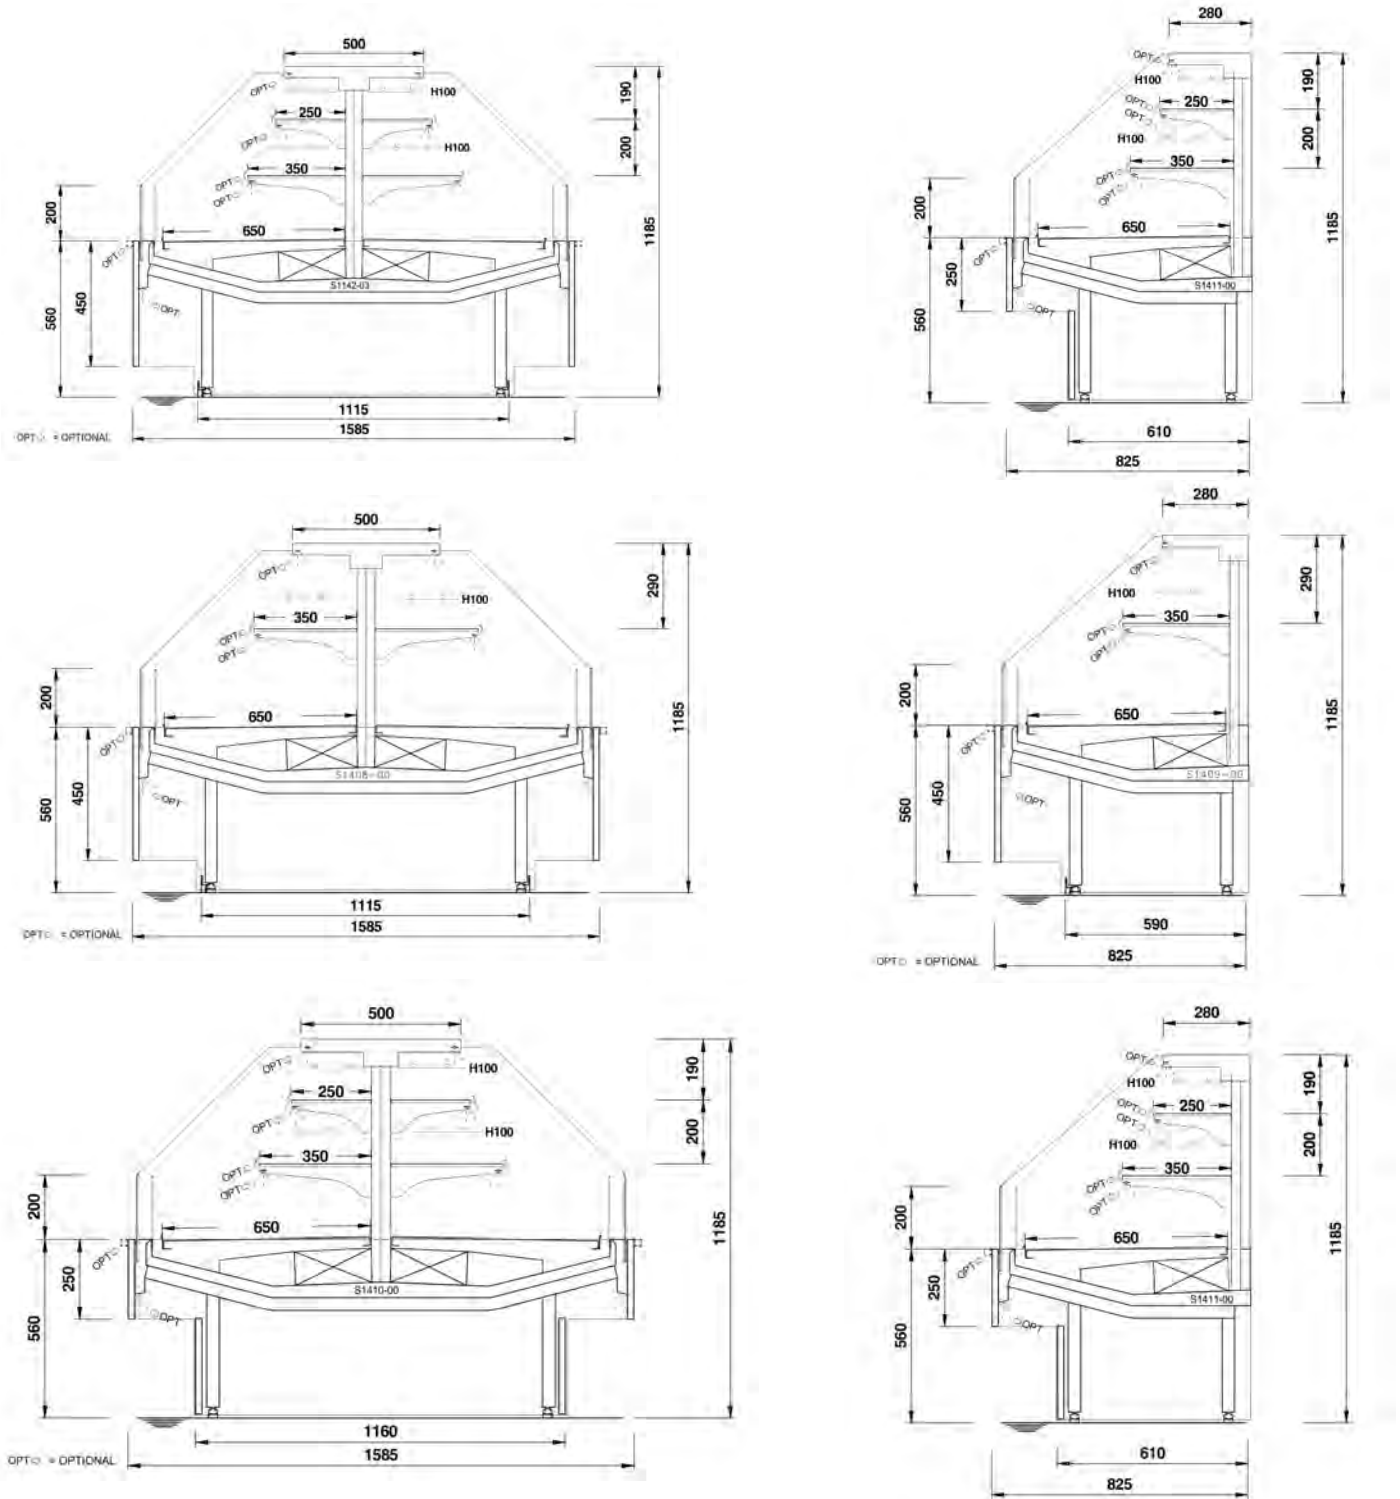

TWIN MIDI SV

Ambienti

eurocryor
eptarefrigeration

PURO STILE ITALIANO

TWIN MIDI SV						
Length - Lunghezza - Longueur Länge - Longitud mm		1250	1875	2500	3750	EOL
1 SHELF		•	•	•	•	•
2 SHELVES		•	•	•	•	•
Display area Superficie di esposizione Warenpräsentationsfläche Surface d'exposition Superficie expositiva m2	1S	2,15	3,22	4,3	6,45	1,7
	2S	2,35	3,52	4,7	7,05	1,86
Loading area Superficie di appoggio Nutzfläche Surface de chargement Superficie de apoyo m2	1S	1,98	2,97	3,96	5,94	1.3
	2S					
End thickness Spessore spalla Stärke der Seitenwand Épaisseur de cheue joue Espesor lateral mm		40.00				

Fully customized solutions: design flexibility of shapes & sizes.
Our team is at complete disposal for evaluating any different solutions
in order to fulfill all your needs. Please write at sales@eurocryor.it

TWIN MIDI SV

Ambienti

PURO STILE ITALIANO

Cross Sections

Fully customized solutions: design flexibility of shapes & sizes. Our team is at complete disposal for evaluating any different solutions in order to fulfill all your needs. Please write at sales@eurocryor.it