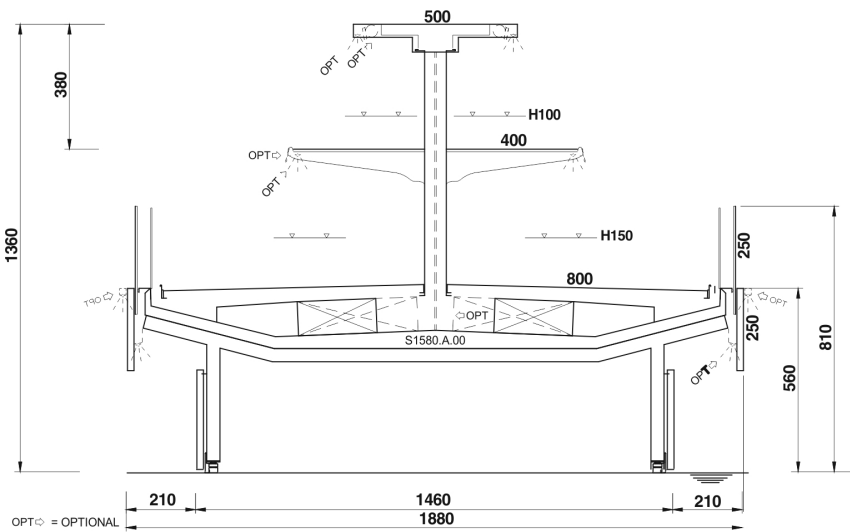

TWIN SV

Ambienti

PURO STILE ITALIANO

Cross Sections

Fully customized solutions: design flexibility of shapes & sizes.
Our team is at complete disposal for evaluating any different solutions
in order to fulfill all your needs. Please write at sales@eurocryor.it