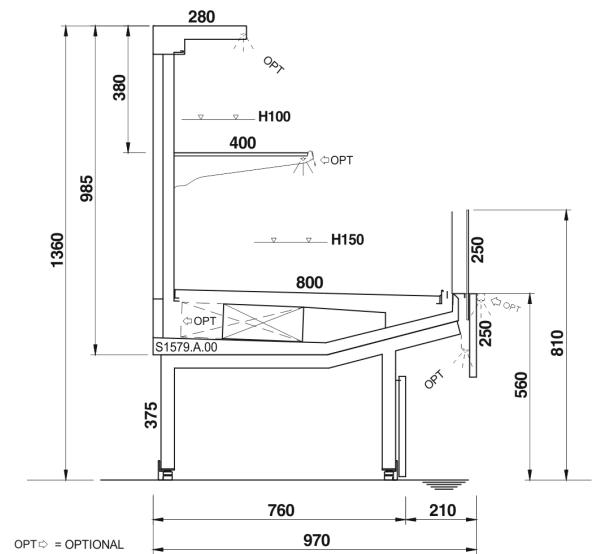

TWIN SV

Ambienti

PURO STILE ITALIANO

Cross Sections

Fully customized solutions: design flexibility of shapes & sizes.
Our team is at complete disposal for evaluating any different solutions
in order to fulfill all your needs. Please write at sales@eurocryor.it