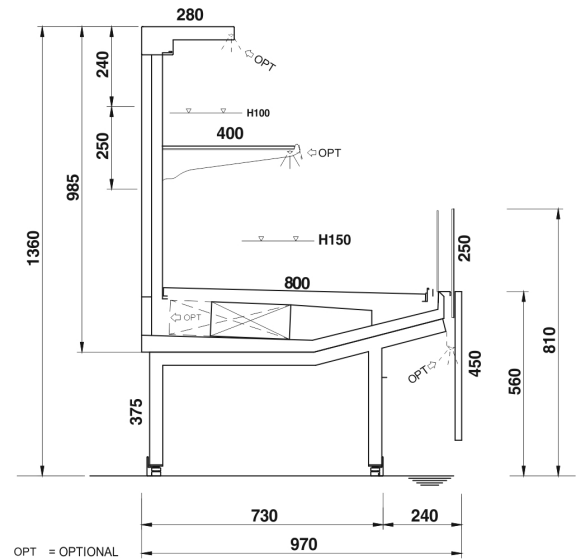

TWIN SV

Ambienti

PURO STILE ITALIANO

Cross Sections

Fully customized solutions: design flexibility of shapes & sizes.
Our team is at complete disposal for evaluating any different solutions
in order to fulfill all your needs. Please write at sales@eurocryor.it