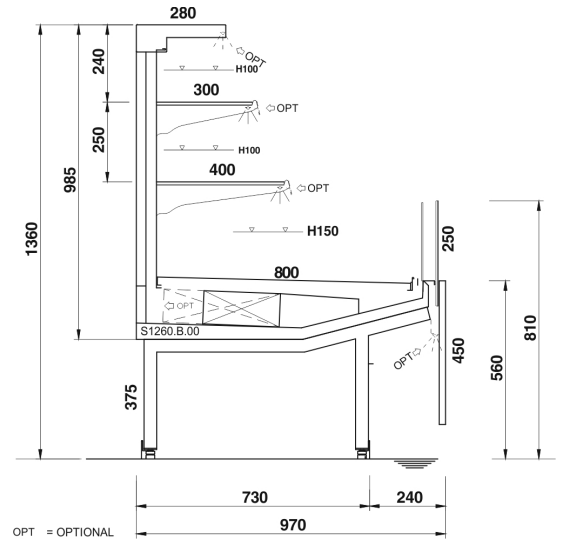

TWIN SV

Ambienti

PURO STILE ITALIANO

Cross Sections

Fully customized solutions: design flexibility of shapes & sizes.
Our team is at complete disposal for evaluating any different solutions
in order to fulfill all your needs. Please write at sales@eurocryor.it