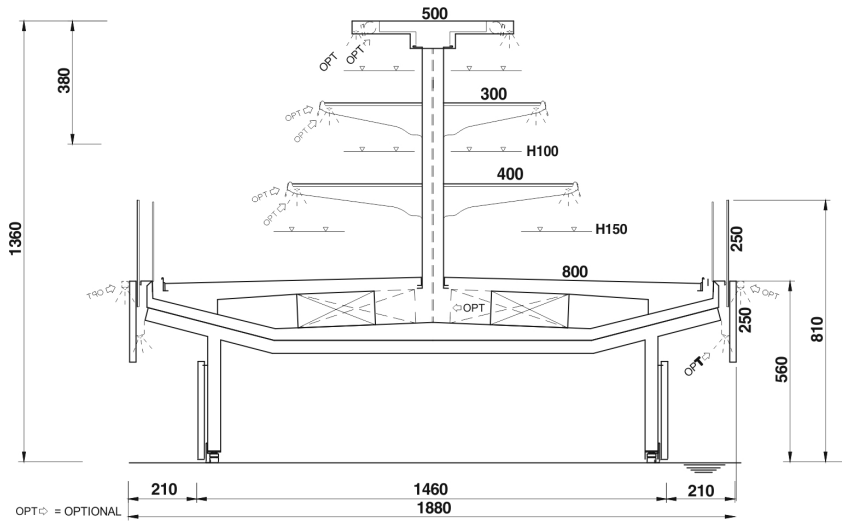

TWIN SV

Ambienti

PURO STILE ITALIANO

Cross Sections

Fully customized solutions: design flexibility of shapes & sizes.
Our team is at complete disposal for evaluating any different solutions
in order to fulfill all your needs. Please write at sales@eurocryor.it