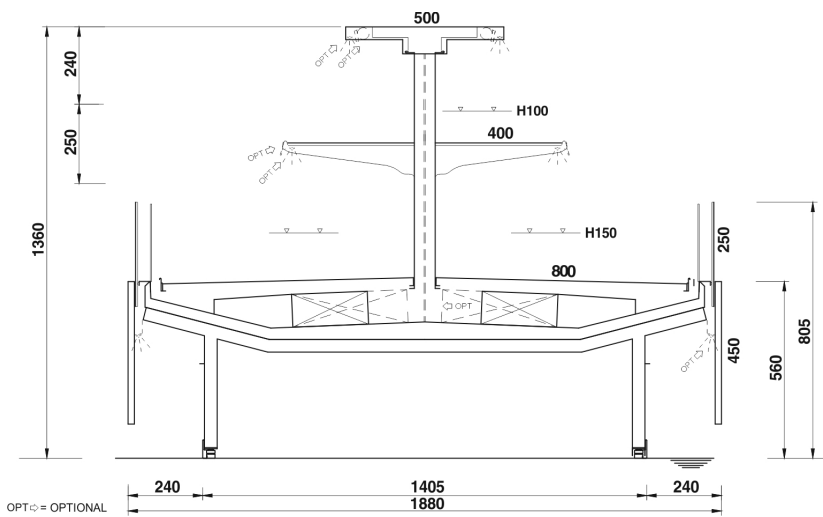

TWIN SV

Ambienti

PURO STILE ITALIANO

Cross Sections

Fully customized solutions: design flexibility of shapes & sizes.
Our team is at complete disposal for evaluating any different solutions
in order to fulfill all your needs. Please write at sales@eurocryor.it