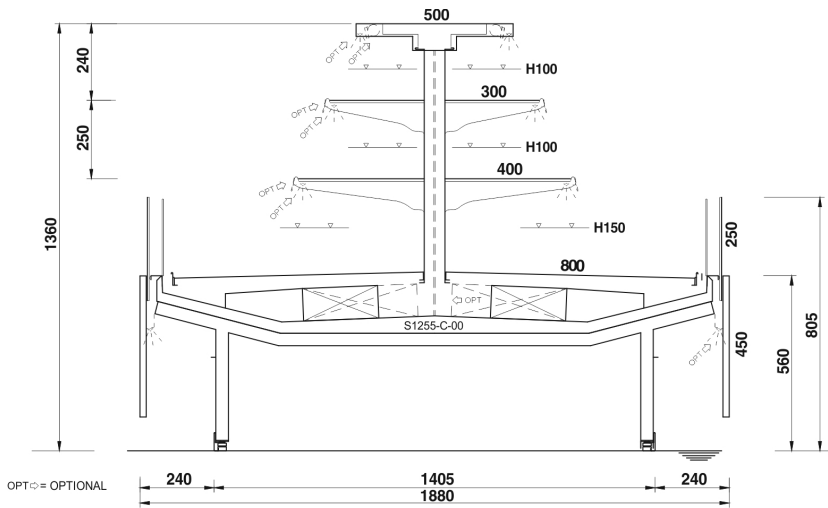

TWIN SV

Ambienti

PURO STILE ITALIANO

Cross Sections

Fully customized solutions: design flexibility of shapes & sizes.
Our team is at complete disposal for evaluating any different solutions
in order to fulfill all your needs. Please write at sales@eurocryor.it