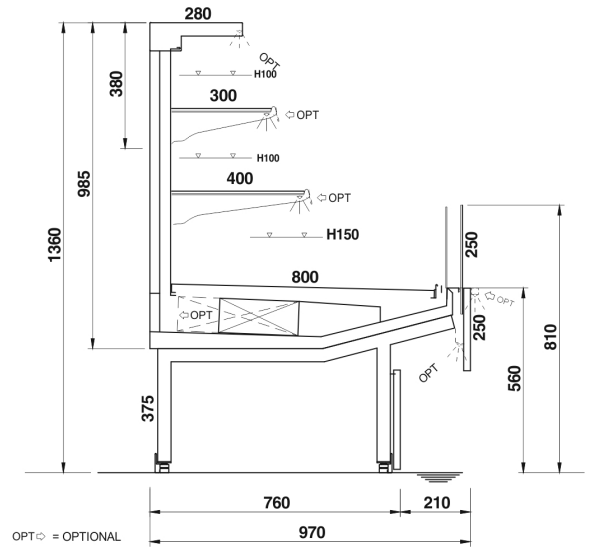

TWIN SV

Ambienti

PURO STILE ITALIANO

Cross Sections

Fully customized solutions: design flexibility of shapes & sizes.
Our team is at complete disposal for evaluating any different solutions
in order to fulfill all your needs. Please write at sales@eurocryor.it